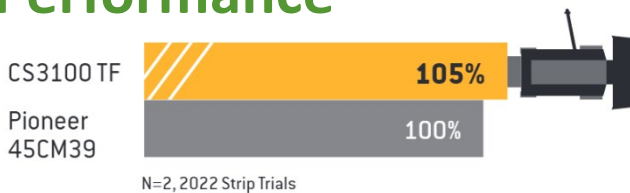

NEW

CS3100 TF

TruFlex® Canola Hybrid with Roundup Ready® Technology

High-yielding, full maturity TruFlex canola hybrid featuring PodProtect™ for excellent pod shatter protection. Full disease package with excellent blackleg and clubroot resistance.

- Excellent straight cut and yield potential featuring our PodProtect™ trait
- Full-season hybrid suitable for long-season growing zones
- 1st and 2nd generation clubroot resistance including resistance to pathotypes 3A, 3D and 3H
- Multigenic blackleg resistance R-AE2

Performance

Overall Characteristics

Maturity	Full
Growing Zone	Long Season Zone
Lodging Resistance	Very Good
Blackleg Resistance	R-AE2
Clubroot Resistance	R - 2F, 3H, 5I, 6M, 8N + 3A, 3D
Height	Medium - Tall
Shatter Scale*	7+

*Shatter rating is based off current data and is subject to change. The rating is based on the Canola Council of Canada shatter scale. Local conditions and farming practices will influence performance.