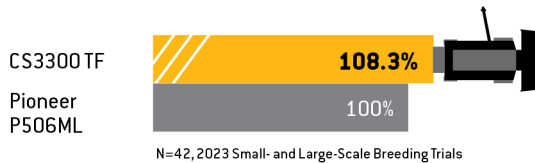

NEW

CS3300 TF

TruFlex® Canola Hybrid with Roundup Ready® Technology
High-yielding, early maturity TruFlex canola hybrid featuring PodProtect™ for excellent pod shatter protection. Includes first generation clubroot resistance and multigenic blackleg resistance.

- Excellent straight cut and yield potential featuring our PodProtect™ trait
- Early-maturity hybrid suitable for short-season growing zones or to add harvest flexibility to all growing zones
- 1st generation clubroot resistance multigenic blackleg resistance R-AE2

Performance

Overall Characteristics

Maturity	Early
Growing Zone	All growing zones.
Lodging Resistance	Excellent
Blackleg Resistance	R-AE2
Clubroot Resistance	R - 2F, 3H, 5I, 6M, 8N
Height	Medium - Tall