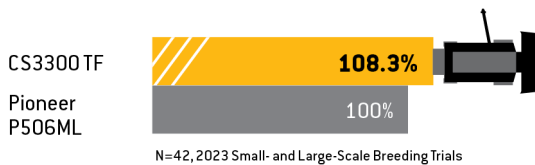

NEW

CS3300 TF

TruFlex® Canola Hybrid with Roundup Ready® Technology
High-yielding, early maturity TruFlex canola hybrid featuring PodProtect™ for excellent pod shatter protection. Includes first generation clubroot resistance and multigenic blackleg resistance.

- Excellent straight cut and yield potential featuring our PodProtect™ trait
- Early-maturity hybrid suitable for short-season growing zones or to add harvest flexibility to all growing zones
- 1st generation clubroot resistance multigenic blackleg resistance R-AE2

Performance

Overall Characteristics

Maturity	Early
Growing Zone	All growing zones.
Lodging Resistance	Excellent
Blackleg Resistance	R-AE2
Clubroot Resistance	R - 2F, 3H, 5I, 6M, 8N
Height	Medium - Tall
Shatter Scale*	7+

*Shatter rating is based off current data and is subject to change. The rating is based on the Canola Council of Canada shatter scale. Local conditions and farming practices will influence performance.

TruFlex®
CANOLA