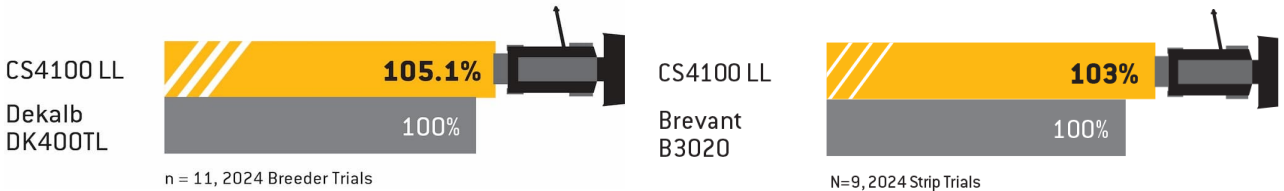

CS4100 LL

LibertyLink Production System for Canola

High-yielding, LibertyLink® canola hybrid featuring PodProtect™ shatter tolerance for superior straight cut performance. Excellent disease resistance with multigenic blackleg and 1st and 2nd generation clubroot resistance.

- PodProtect™ shatter tolerance
- Mid-season hybrid suitable for all growing zones
- 1st and 2nd generation clubroot resistance with resistance to 3H, 3A, and 3D pathotypes
- R to blackleg – R-E2G

PERFORMANCE