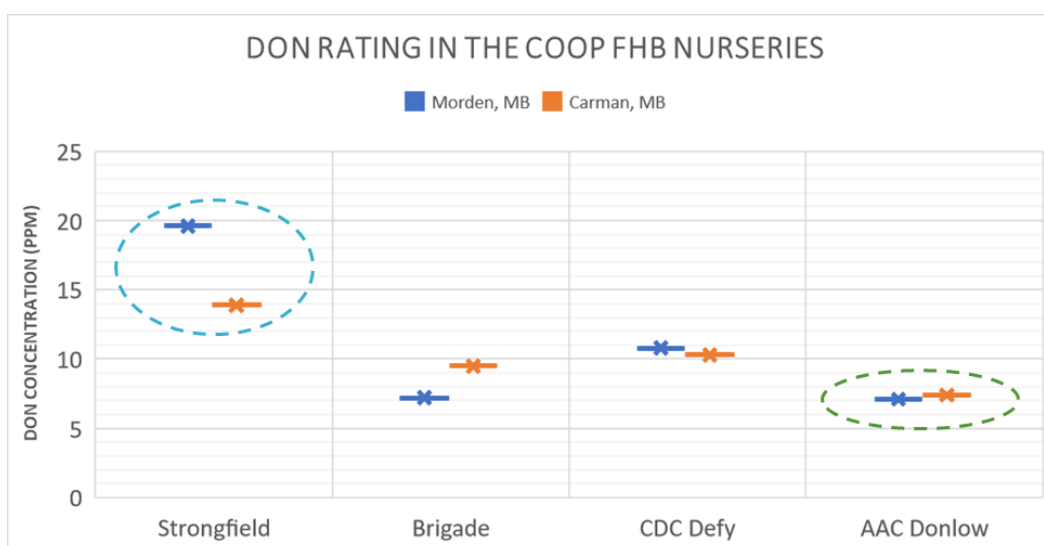

AAC Donlow

Technical Information

SK Varieties of Grain Crops - 2021

Variety	Yield % Strongfield		% Protein	Lodging	Stem Rust	Leaf Rust	Stripe Rust	FHB*	Maturity (days)	Head Awne	Height (cm)
	Area 1 & 2	Area 3 & 4									
AAC Donlow	110	107	13.6	F	R	R	R	MS*	+1	Y	0
AAC Stronghold	101	100	14.0	VG	R	R	MR	MS	+2	Y	-3
CDC Defy	111	111	13.4	G	MR	R	I	MS*	0	Y	+4

*AAC Donlow and CDC Defy generally express lower FHB symptoms compared to other cultivars in the class

Origin: Agriculture and Agri-Food Canada, Swift Current
Pedigree: DT839/Transcend