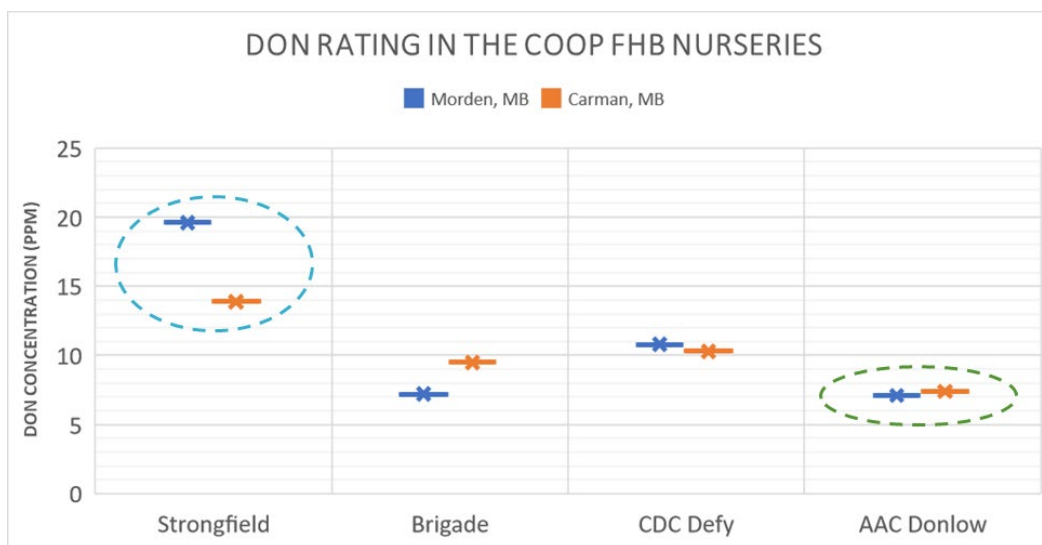

AAC Donlow

Technical Information

SK Varieties of Grain Crops - 2022

Variety	Yield % Strongfield		% Protein	Lodging	Stem Rust	Leaf Rust	Stripe Rust	FHB*	Maturity (days)	Head Awne	Height (cm)
	Area 1 & 2	Area 3 & 4									
AAC Donlow	111	107	13.7	F	R	R	R	MS*	+1	Y	0
AAC Stronghold	101	100	14.1	VG	R	R	MR	MS	+2	Y	-3
CDC Defy	112	110	13.5	G	MR	R	I	MS*	0	Y	+4
Transcend	102	105	14.2	F	R	R	R	MS*	+1	Y	+6

*AAC Donlow and CDC Defy generally express lower FHB symptoms compared to other cultivars in the class

Origin: Agriculture and Agri-Food Canada, Swift Current

Pedigree: DT839/Transcend